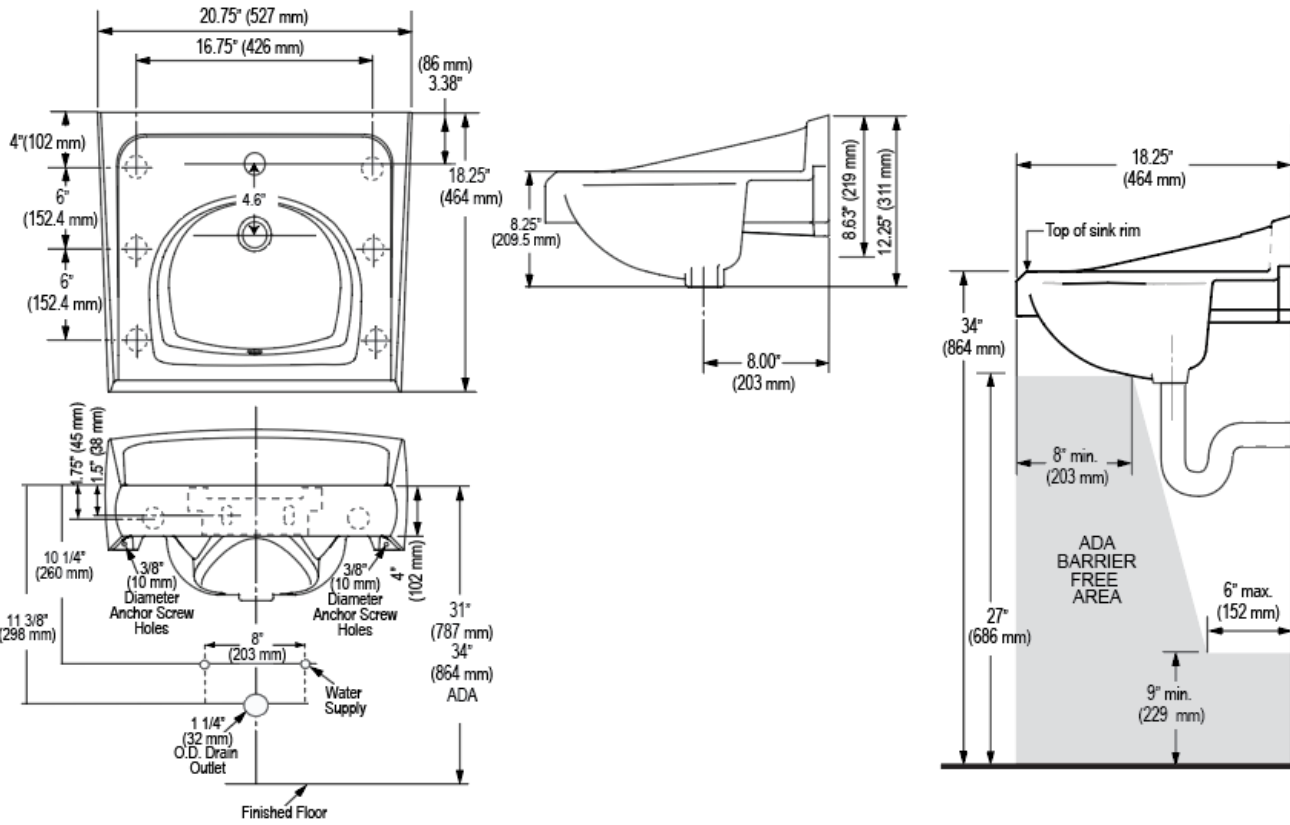

ROUGH-IN

Sloan 10500 Seymour Ave, Franklin Park, IL 60131
Phone: 800.982.5839 • Fax: 800.447.8329 • sloan.com