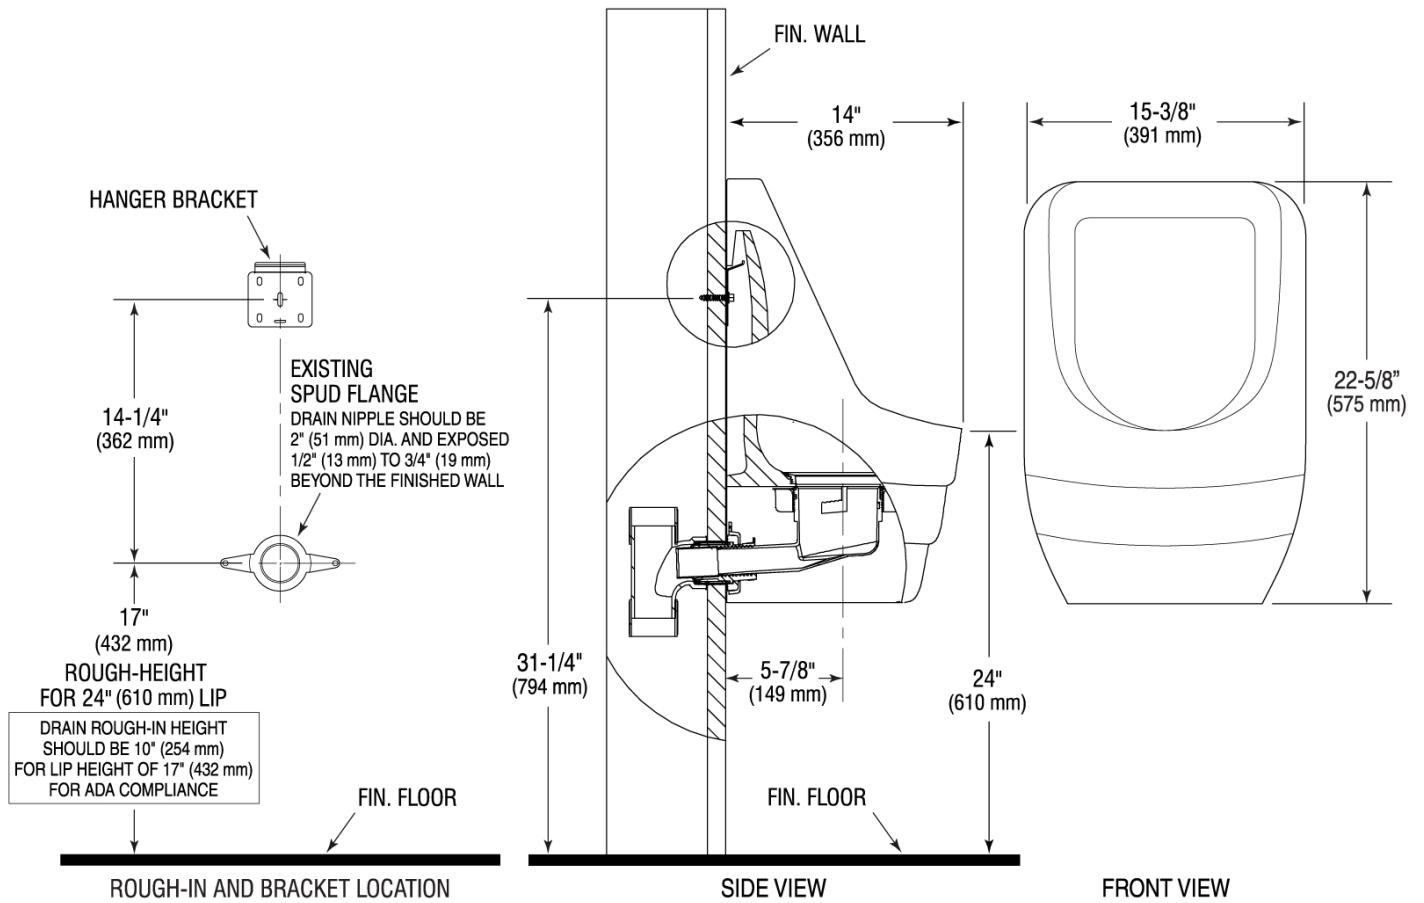

**CODE NUMBER**

1004000

**DESCRIPTION**

Vitreous China Waterfree Urinal.

**DETAILS**

- Nominal Dimensions: 14" x 15 3/8" x 22 5/8" (356 x 391 x 575mm)

**FEATURES**

- White Vitreous China
- Cartridge housing assembly
- 2" NPT outlet flange & Uni-coupler kit
- All mounting hardware included
- One (1) replaceable cartridge included†
- Touch-free, hygienic operation
- Up to 5x cleaner than flushing urinals

**NOTES**

All information contained within this document subject to change without notice.

All vitreous china dimensions shown in these drawings are nominal and not to scale. Dimensions can vary within the tolerances established in the governing ASME A112.19.2/CSA B45.1 standard. It is important to consider this when planning rough-in and plumbing layouts.

DO NOT install on copper DWV due to copper's susceptibility to corrosion.

**WARRANTY**

[View Warranty Information](#)

**ROUGH-IN**

NOTE: ADA urinal rim height requirements allow all heights 17" and below. Sloan strongly recommends roughing in the drain to achieve a 16½" rim height or less to ensure compliance.