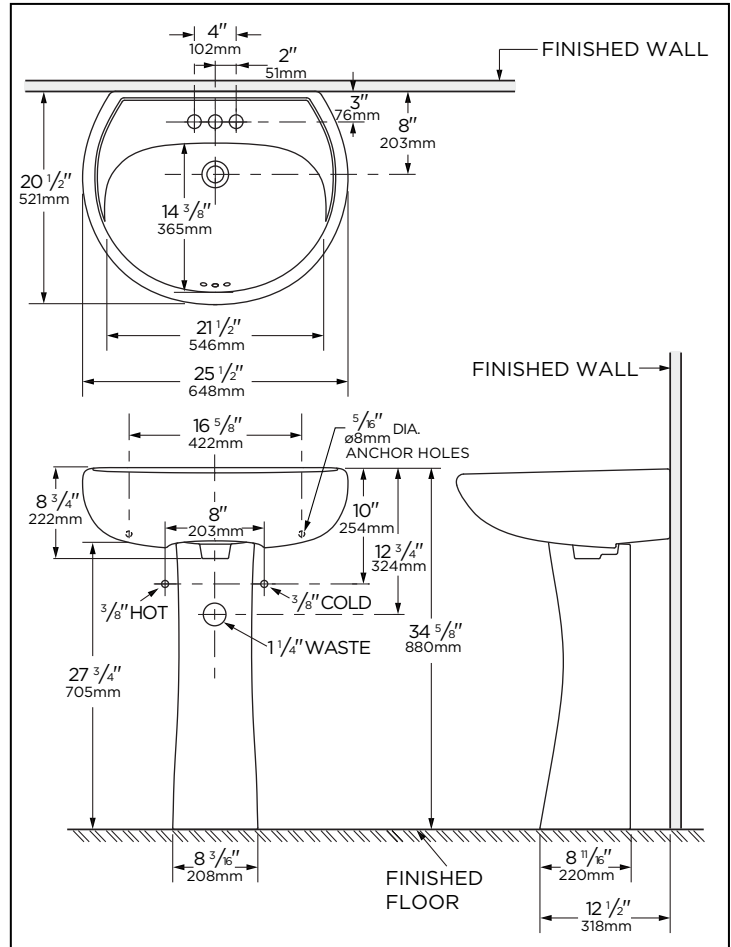

**Features:**

**G0022514 / G0022518**

□ Combination	G0022514	G0022518
□ Sink	G0012514	G0012518
□ Pedestal	G0029842	G0029842

- Vitreous China
- Concealed Front Overflow
- Integral Backsplash Shield
- Wall Hanger G0099161 Included
- Faucet and Drain Not Included

G0022514 Shown

**Technical Information:**

Combination	G0022514	G0022518
Configuration	4" Centers	8" Centers
Height	34 5/8"	
Width	25 1/2"	
Depth	20 1/2"	
Inside Basin	21 1/2" x 14 3/8"	
Shipping Weight Sink	52.17 lbs	
Shipping Weight Pedestal	25.87 lbs	

**NOTES:** All dimensions are in inches and millimeters. Illustrations may not be drawn to scale.

**IMPORTANT:** Dimensions of fixtures are nominal and may vary within the range of tolerances established by ASME standard A112.19.2/CSA B45.1

- En porcelaine vitrifiée
- Trop-plein à l'avant dissimulé
- Dossieret intégré
- Support mural G0099161 inclus
- Robinet et drain non inclus

G0022514 montrée

**Informations techniques :**

Ensemble	G0022514	G0022518
Configuration	Entraxe de 4 po (10,2 cm)	Entraxe de 8 po (20,3 cm)
Hauteur	34 5/8 po (880mm)	
Largeur	25 1/2 po (648mm)	
Profondeur	20 1/2 po (521mm)	
Intérieur de lavabo	21 1/2" x 14 3/8 po (546 x 365mm)	
Poids à l'expédition de lavabo	52,17 lb (23,66 kg)	
Poids à l'expédition de colonne	25,87 lb (11,73 kg)	