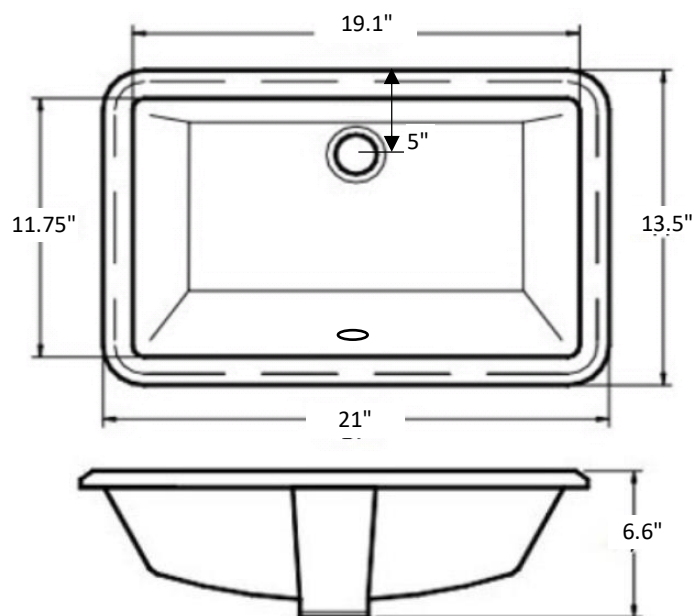

Product Diagram

1-877-500-SINK (7465)

WEST COAST WAREHOUSE: 510-667-9998 EAST COAST WAREHOUSE: 404-691-5088

WWW.AMERISINK.COM