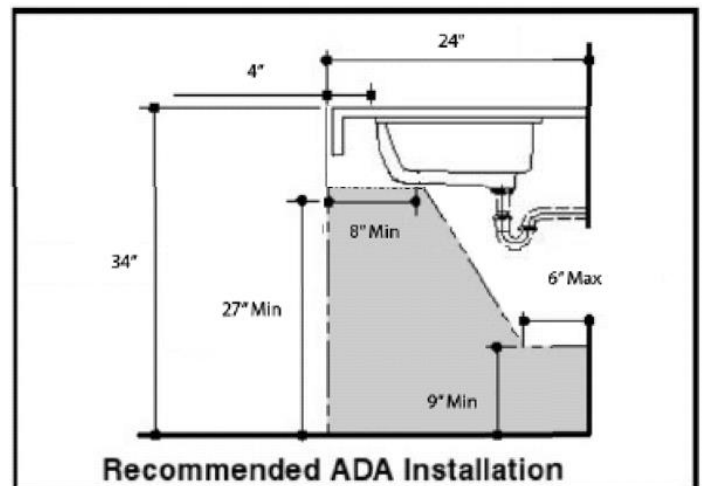

Product Diagram

1-877-500-SINK (7465)

WEST COAST WAREHOUSE: 510-667-9998 EAST COAST WAREHOUSE: 404-691-5088

WWW.AMERISINK.COM